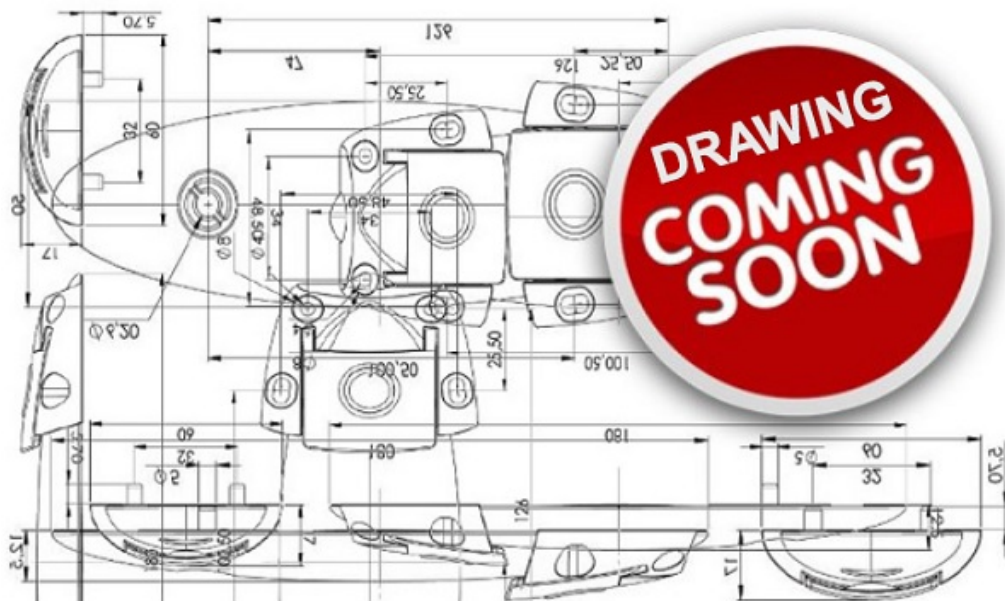

PRODUCT SHEET

Description:

Umbrella Fitting Tube, Dome W/Slot, M5x36mm, Bore:ø6mm, Brass For Wood Thickness 36-38 mm

Item number:

04.03.551-0

Units	Box	Carton	HS Code	Barcode
Pcs.	1	2500	7415330000	 5704866002578